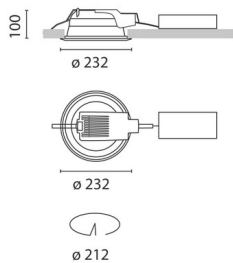

September 2012

Sistema Easy FL - Recessed fitting complete with electromagnetic control gear 2x18 W TC-D

Product code:

3289

Technical description:

Recessed fitting designed to use compact fluorescent lamps. The optical assembly is made of self-extinguishing thermoplastic material. The painted steel top plate acts as a heat dissipater, consequently optimising performance levels and ensuring outputs of up to 80%. The optical assembly is designed for installation in public environments and features surfaces made with inflammable materials. The fitting is installed by means of special fastening springs, which guarantee excellent anchoring to false ceilings ranging from 1 to 25 mm in thickness. The component-holding box is already wired and fitted with a luminous element.

Installation:

Recessed with 212-mm diameter holes.

Dimension:

D= 232 mm h= 100 mm

Colour:

Grey/White (B5)

Mounting:

Ceiling recessed

Wiring:

Phased electromagnetic control gear.

Complies with EN605981 and pertinent regulations