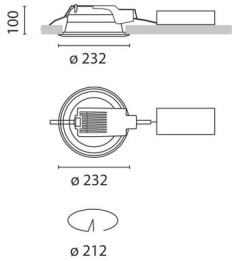

September 2012

Sistema Easy FL - Recessed fitting complete with electromagnetic control gear 18 W TC-D

Product code:

3286

Technical description:

Recessed fitting designed to use compact fluorescent lamps. The optical assembly is made of self-extinguishing thermoplastic material. The painted steel top plate acts as a heat dissipater, consequently optimising performance levels and ensuring outputs of up to 80%. The optical assembly is designed for installation in public environments and features surfaces made with inflammable materials. The fitting is installed by means of special fastening springs, which guarantee excellent anchoring to false ceilings ranging from 1 to 25 mm in thickness. The component-holding box is already wired and fitted with a luminous element.

Installation:

Recessed with 212-mm diameter holes.

Dimension:

D= 232 mm h= 100 mm

Colour:

Grey/White (B5)

Mounting:

Ceiling recessed

Wiring:

Phased electromagnetic control gear.

Complies with EN605981 and pertinent regulations