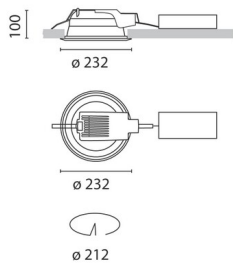

September 2012

Sistema Easy FL - Recessed fitting complete with electromagnetic control gear 2x18 W TC-D

Product code:

3277

Technical description:

Recessed fitting designed to use compact fluorescent lamps. The optical assembly is made of self-extinguishing thermoplastic material. The painted steel top plate acts as a heat dissipater, consequently optimising performance levels and ensuring outputs of up to 80%. The optical assembly is designed for installation in public environments and features surfaces made with inflammable materials. The fitting is installed by means of special fastening springs, which guarantee excellent anchoring to false ceilings ranging from 1 to 25 mm in thickness. The component-holding box is already wired and fitted with a luminous element.

Installation:

Recessed with 212-mm diameter holes.

Dimension:

D= 232 mm h= 100 mm

Colour:

White (01)

Mounting:

Ceiling recessed

Wiring:

Phased electromagnetic control gear.

Complies with EN605981 and pertinent regulations