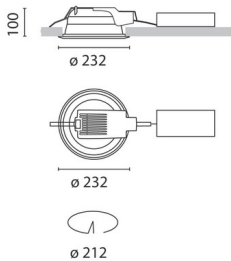

September 2012

Sistema Easy FL - Recessed fitting complete with electromagnetic control gear 26 W TC-D

Product code:

3275

Technical description:

Recessed fitting designed to use compact fluorescent lamps. The optical assembly is made of self-extinguishing thermoplastic material. The painted steel top plate acts as a heat dissipater, consequently optimising performance levels and ensuring outputs of up to 80%. The optical assembly is designed for installation in public environments and features surfaces made with inflammable materials. The fitting is installed by means of special fastening springs, which guarantee excellent anchoring to false ceilings ranging from 1 to 25 mm in thickness. The component-holding box is already wired and fitted with a luminous element.

Installation:

Recessed with 212-mm diameter holes.

Dimension:

D= 232 mm h= 100 mm

Colour:

White (01)

Mounting:

Ceiling recessed

Wiring:

Phased electromagnetic control gear.

Complies with EN605981 and pertinent regulations