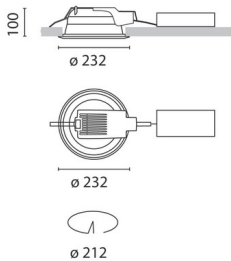

September 2012

Sistema Easy FL - Recessed fitting complete with electromagnetic control gear 18 W TC-D

Product code:

3274

Technical description:

Recessed fitting designed to use compact fluorescent lamps. The optical assembly is made of self-extinguishing thermoplastic material. The painted steel top plate acts as a heat dissipater, consequently optimising performance levels and ensuring outputs of up to 80%. The optical assembly is designed for installation in public environments and features surfaces made with inflammable materials. The fitting is installed by means of special fastening springs, which guarantee excellent anchoring to false ceilings ranging from 1 to 25 mm in thickness. The component-holding box is already wired and fitted with a luminous element.

Installation:

Recessed with 212-mm diameter holes.

Dimension:

D= 232 mm h= 100 mm

Colour:

White (01)

Mounting:

Ceiling recessed

Wiring:

Phased electromagnetic control gear.

Complies with EN605981 and pertinent regulations