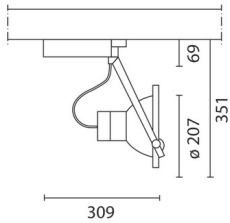

September 2012

Gabbiano - Spotlight with electronic control gear 70 W HIT Spot

Attention! Code out of production - 2012

Product code:

2714

Technical description:

Indoor spotlight made up of fibre glass reinforced thermoplastic cradle, optical assembly inside the cradle, lamp-support ring, diecast lampholder cover plate and mechanical locking system for optical assembly setting situated at one end of the cradle. Control gear box made up of a diecast aluminium bearing base with the electrical components for discharge lamps, moulded polycarbonate cover with 850° NF C20 paint finish, aluminium mechanical fixing system with screw and helicoidal spring for correct positioning. IP40 for optical assembly with optional glass diffusers.

Installation:

On iGuzzini mains voltage electrified tracks. Compatible with Erco, Nokia, Staff and Hoffmaister tracks.

Dimension:

309x351mm

Colour:

White (01)|Grey (15)

Mounting:

Three circuit track

Wiring:

Electrical components for discharge lamps contained inside the box integrated to the luminaire.

Notes:

Complete with protection glass and capacitor.