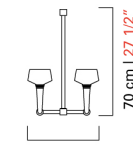

Barovier&Toso

VENEZIA 1295

7226/12

| | |
|------------------|---|
| COLLECTION | Twins |
| TYPOLOGY | Chandeliers |
| HEIGHT | 70 cm <i>27 1/2 inc</i> |
| WIDTH | 185 cm <i>73 inc</i> |
| DEPTH | 47 cm <i>18 1/2 inc</i> |
| WEIGHT | 32 Kg <i>70 lbs</i> |
| SWITCHINGS | 1 |
| BULBS | 12 x 40 G9 - dimmable - included <i>12 x 40 G9 - dimmable - included</i> |
| CERTIFICATIONS | UL - EAC - cULus |
| VENETIAN CRYSTAL | Crystal, Gold |
| FINISHING | Polished Chrome, Dark Chrome, Fine Brushed Brass |

185 cm | 72 1/2"

70 cm | 27 1/2"
47 cm | 18 1/2"