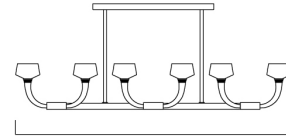

Barovier&Toso

VENEZIA 1295

7226/12

| | |
|------------------|---|
| COLLECTION | Twins |
| TYPOLOGY | Chandeliers |
| HEIGHT | 70 cm <i>27 1/2 inc</i> |
| WIDTH | 185 cm <i>73 inc</i> |
| DEPTH | 47 cm <i>18 1/2 inc</i> |
| WEIGHT | 32 Kg <i>70 lbs</i> |
| SWITCHINGS | 1 |
| BULBS | 12 x 40 G9 - dimmable - included <i>12 x 40 G9 - dimmable - included</i> |
| CERTIFICATIONS | UL - EAC - cULus |
| VENETIAN CRYSTAL | Crystal, Gold |
| FINISHING | Polished Chrome, Dark Chrome, Fine Brushed Brass |

185 cm | 72 1/2"

70 cm | 27 1/2"
47 cm | 18 1/2"