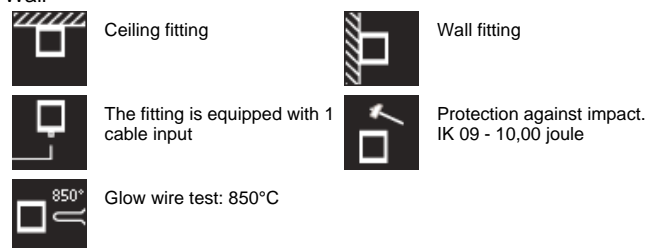

430105

Product Sheet

ares

THE OUTDOOR BY FLOS

ARES s.r.l - Socio Unico
v.le dell'Artigianato n.24 - 20881 Bernareggio - MB (Italy)
www.aresill.net - flos.outdoor@flos.com

Pat

Luminaire for installation on wall or on ceiling - surface mounted. Configuration: die-cast aluminium structure, EN AB-47100 alloy (low copper content). Polycarbonate diffuser: opal, self-extinguishing. Double layer coating for high resistance to corrosion: the aluminium components are painted with a double coat using powders that are compliant with QUALICOAT standards: a first layer of epoxy powder (with excellent chemical and mechanical resistance) and a second finishing layer of polyester powder (resistant to UV rays and atmospheric agents). The entire painting process of the aluminium fitting starts from components that have been sandblasted in advance to make the surface more porous and increase the adherence of the paint. Ares effects alkaline and acid washing to clean the surfaces completely, then rinses with demineralised water to remove any residue particles, subsequently a chemical conversion treatment is done to protect against rusting. Protection rating: IP65. In compliance with EN 60598-1 standards. Class of insulation: I. Installation: Mini Pat: wiring through one rubber cable gland (5mm- \varnothing <9mm cables); Pat - Maxi Pat: wiring through a rubber cable holder (5mm- \varnothing <10mm cables). Outdoor use requires suitable flexible cables assuring the watertightness of the cable gland / cable holder.

IP65   

Available Colors for this Version

Pat / Louvre

Warnings

Wall

Product Code Details

430105

Light Source