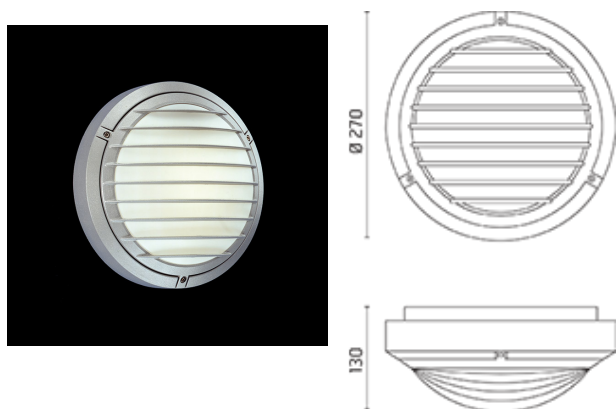

430105

Product Sheet

ares

THE OUTDOOR BY FLOS

ARES s.r.l - Socio Unico
v.le dell'Artigianato n.24 - 20881 Bernareggio - MB (Italy)
www.aresill.net - flos.outdoor@flos.com

Pat

Luminaire for installation on wall or on ceiling - surface mounted. Configuration: die-cast aluminium structure, EN AB-47100 alloy (low copper content). Polycarbonate diffuser: opal, self-extinguishing. Double layer coating for high resistance to corrosion: the aluminium components are painted with a double coat using powders that are compliant with QUALICOAT standards: a first layer of epoxy powder (with excellent chemical and mechanical resistance) and a second finishing layer of polyester powder (resistant to UV rays and atmospheric agents). The entire painting process of the aluminium fitting starts from components that have been sandblasted in advance to make the surface more porous and increase the adherence of the paint. Ares effects alkaline and acid washing to clean the surfaces completely, then rinses with demineralised water to remove any residue particles, subsequently a chemical conversion treatment is done to protect against rusting. Protection rating: IP65. In compliance with EN 60598-1 standards. Class of insulation: I. Installation: Mini Pat: wiring through one rubber cable gland (5mm- \varnothing <9mm cables); Pat - Maxi Pat: wiring through a rubber cable holder (5mm- \varnothing <10mm cables). Outdoor use requires suitable flexible cables assuring the watertightness of the cable gland / cable holder.

IP65   

Available Colors for this Version

Pat / Louvre

Warnings

Wall

Product Code Details

430105

Light Source