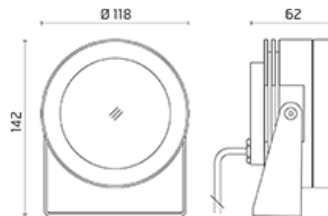

105211145

Product Sheet

ares
THE OUTDOOR BY FLOS

ARES s.r.l - Socio Unico
v.le dell'Artigianato n.24 - 20881 Bernareggio - MB (Italy)
www.aresill.net - flos.outdoor@flos.com

Martina Aqua

Adjustable spotlight. Configuration: AISI 316L stainless steel structure and adjustable bracket. Glass diffuser: transparent or sandblasted with silkscreen border, fixed through a robotic gluing system. Protection rating: IP68 (1000mm). In compliance with EN60598-1 standards. Class of insulation: III. Installation: the luminaire is equipped with 5000mm cable. Martina Aqua 24V and Maxi Martina Aqua 24V are equipped with a dc/dc highly efficient resin-coated converter that removes electromagnetic interference and protects against polarity reversal and sudden voltage peak. Parallel wiring required. Mini Martina Aqua, Martina Aqua RGB and Maxi Martina Aqua RGB requires connection in series. SELV equivalent remote power supply required. We recommend the use of a connection system with a protection degree greater than or equal to the protection degree of the luminaire.

MaxiMartina Aqua Power LED / Inox 316L
Underwater - Transparent Glass -
Adjustable - Medium Beam 30°

IP68 (1MT)

Available Colors for this Version

Warnings

Underwater

Pre-wired with approx 5000mm of cable.

Remote electronic power supply

Protection against impact.
IK 05 - 0,70 joule MiniMartina 316L
IK 07 - 2,00 joule Martina 316L/MaxiMartina 316L

Light Flux, Placement

Product Code Details

105211145

Light Source

NATURAL WHITE 4000K POWER LEDs 9,9W/24Vdc
Total power 14,7W
LED lm 1031 ÷ OUTPUT lm 723
CRI>80

Remote electronic power supply to be ordered

Accessories

Code: 136
Ground spike
H 200 mm

Code: 215
3/4 way terminal block 3 poles IP68
(Ø 5,5÷12 mm cable)

Code: 236
2 way terminal block 3 poles IP68
(Ø 5,5÷12 mm cable)