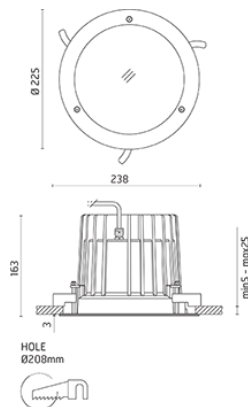

Leila225 CoB LED / Stainless Steel Frame - Wide Beam 45°

IP66   

Available Colors for this Version

Warnings

Ceiling Recessed

Recessed ceiling fitting

Pre-wired with approx 250mm of cable.

Protection against water ingress from the cable