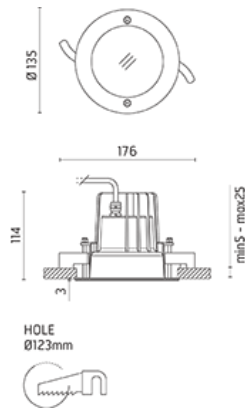

Leila135 CoB LED / Stainless Steel Frame - Asymmetric Optic 12° - Medium Beam 20°

IP66

Available Colors for this Version

Warnings

Ceiling Recessed

Recessed ceiling fitting

Pre-wired with approx 250mm of cable.

Protection against water ingress from the cable

Protection against impact.
IK 06 - 1,00 joule (Leila105-135)
IK 07 - 2,00 joule (Leila165-225)

Light Flux, Placement

Product Code Details

536017

Light Source

NATURAL WHITE 4000K CoB LED 14W/220÷240V

Total power 16W

LED lm 1716 ÷ OUTPUT lm 1015

CRI >80

Kit with remote electronic power supply