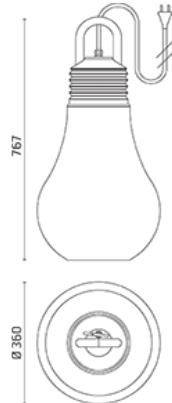

Decorative portable floor lamp. Configuration: polyethylene structure with satin white emitting unit and colour closing screw-on cap. Anti-loosening system. Protection rating: IP44 In compliance with EN60598-1 standards Class of Insulation: II Installation: the luminaire is equipped with a 5000mm black neoprene cable and a CEE 7/17 plug (schuko compatible).

IP44  

Available Colors for this Version

Land

LamegaDina / Land

Warnings

Decorative

Floor lamp.

The fitting is equipped with 1 cable input with plug. Cable length: 5 m

Light Flux, Placement

Product Code Details

500010

Light Source

TC-TSE 30Wmax/230V E27

Ø max bulb 87mm

Optional LED bulb

Photometric curve not available