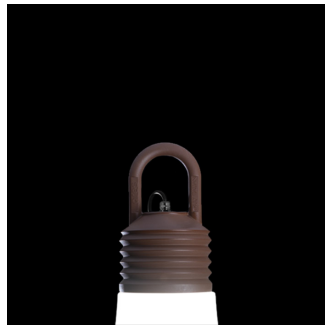

Decorative portable floor lamp. Configuration: polyethylene structure with satin white emitting unit and colour closing screw-on cap. Anti-loosening system. Protection rating: IP44 In compliance with EN60598-1 standards Class of Insulation: II Installation: the luminaire is equipped with a 5000mm black neoprene cable and a CEE 7/17 plug (schuko compatible).

IP44  

Available Colors for this Version

Land

LamegaDina / Land

Warnings

Decorative

Floor lamp.

The fitting is equipped with 1 cable input with plug. Cable length: 5 m

Light Flux, Placement

Product Code Details

500010

Light Source

TC-TSE 30Wmax/230V E27

Ø max bulb 87mm

Optional LED bulb

Photometric curve not available