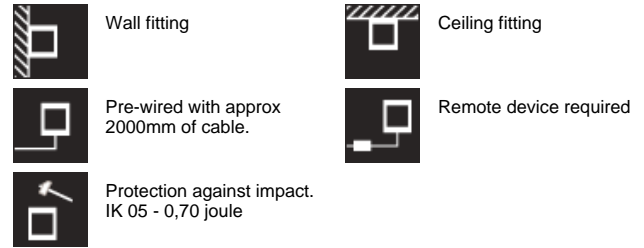

Warnings

Projector

Light Flux, Placement

Product Code Details

513068

Light Source

NATURAL WHITE 4000K POWER LED 2,2W/24Vdc
Total power 3,4W
LED lm 198 ÷ OUTPUT lm 125
CRI>80
Remote electronic power supply to be ordered