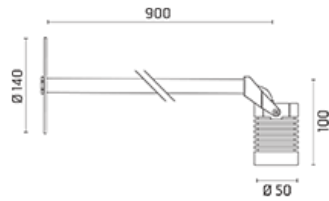

## Iota

Adjustable projector for installation on wall, ceiling or floor. Configuration: turned aluminium body (EN AW 6060) and AISI 316L stainless steel fixing bracket. Glass diffuser: extra clear with silkscreen border, fixed to the body through a robotic gluing system. Double layer coating for high resistance to corrosion: the aluminium components are painted with a double coat using powders which are compliant with QUALICOAT standards: a first layer of epoxy powder (with excellent chemical and mechanical resistance) and a second finishing layer of polyester powder (resistant to UV rays and atmospheric agents). The entire painting process of the aluminium fitting starts from components which have been sand-blasted in advance to make the surface more porous and increase the adherence of the paint. Ares effects alkaline and acid washing to clean the surfaces completely, then rinses with demineralised water to remove any residue particles, subsequently a chemical conversion treatment is done to protect against rusting. Protection rating: IP65. In compliance with EN60598-1 standards. Class of insulation: III. Installation: the luminaire is supplied with 2000 mm neoprene cable for an easy-to-make connection. It is equipped with a dc/dc highly efficient resin-coated converter that removes electromagnetic interference and allows parallel wiring and is protected against polarity reversal and sudden voltage peak. The version on pole is equipped with a 2-way terminal block for 3-conductor cables - H2O STOP. We recommend the use of a connection system with a protection degree greater than or equal to the protection degree of the luminaire.

### Iota Power LED / Wall Bracket L.900 mm - Adjustable - Medium Beam 30°