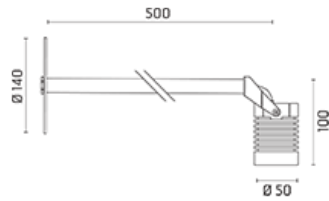

## Iota

Adjustable projector for installation on wall, ceiling or floor. Configuration: turned aluminium body (EN AW 6060) and AISI 316L stainless steel fixing bracket. Glass diffuser: extra clear with silkscreen border, fixed to the body through a robotic gluing system. Double layer coating for high resistance to corrosion: the aluminium components are painted with a double coat using powders which are compliant with QUALICOAT standards: a first layer of epoxy powder (with excellent chemical and mechanical resistance) and a second finishing layer of polyester powder (resistant to UV rays and atmospheric agents). The entire painting process of the aluminium fitting starts from components which have been sand-blasted in advance to make the surface more porous and increase the adherence of the paint. Ares effects alkaline and acid washing to clean the surfaces completely, then rinses with demineralised water to remove any residue particles, subsequently a chemical conversion treatment is done to protect against rusting. Protection rating: IP65. In compliance with EN60598-1 standards. Class of insulation: III. Installation: the luminaire is supplied with 2000 mm neoprene cable for an easy-to-make connection. It is equipped with a dc/dc highly efficient resin-coated converter that removes electromagnetic interference and allows parallel wiring and is protected against polarity reversal and sudden voltage peak. The version on pole is equipped with a 2-way terminal block for 3-conductor cables - H2O STOP. We recommend the use of a connection system with a protection degree greater than or equal to the protection degree of the luminaire.

### Iota Power LED / Wall Bracket L.500 mm - Adjustable - Narrow Beam 10°