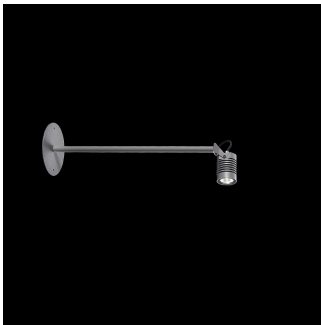

## Iota

Adjustable projector for installation on wall, ceiling or floor. Configuration: turned aluminium body (EN AW 6060) and AISI 316L stainless steel fixing bracket. Glass diffuser: extra clear with silkscreen border, fixed to the body through a robotic gluing system. Double layer coating for high resistance to corrosion: the aluminium components are painted with a double coat using powders which are compliant with QUALICOAT standards: a first layer of epoxy powder (with excellent chemical and mechanical resistance) and a second finishing layer of polyester powder (resistant to UV rays and atmospheric agents). The entire painting process of the aluminium fitting starts from components which have been sand-blasted in advance to make the surface more porous and increase the adherence of the paint. Ares effects alkaline and acid washing to clean the surfaces completely, then rinses with demineralised water to remove any residue particles, subsequently a chemical conversion treatment is done to protect against rusting. Protection rating: IP65. In compliance with EN60598-1 standards. Class of insulation: III. Installation: the luminaire is supplied with 2000 mm neoprene cable for an easy-to-make connection. It is equipped with a dc/dc highly efficient resin-coated converter that removes electromagnetic interference and allows parallel wiring and is protected against polarity reversal and sudden voltage peak. The version on pole is equipped with a 2-way terminal block for 3-conductor cables - H2O STOP. We recommend the use of a connection system with a protection degree greater than or equal to the protection degree of the luminaire.

### Iota Power LED / Wall Bracket L.500 mm - Adjustable - Narrow Beam 10°