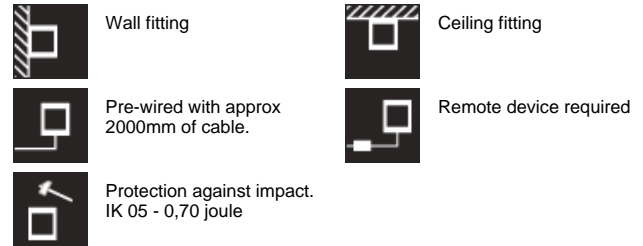

Warnings

Projector

Light Flux, Placement

Product Code Details

513060

Light Source

WARM WHITE 3000K POWER LED 2.2W/24Vdc
Total power 3,4W
LED lm 182 ÷ OUTPUT lm 127
CRI>80
Remote electronic power supply to be ordered