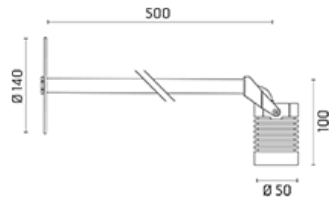

Iota Power LED / Wall Bracket L.500 mm - Adjustable - Narrow Beam 10°