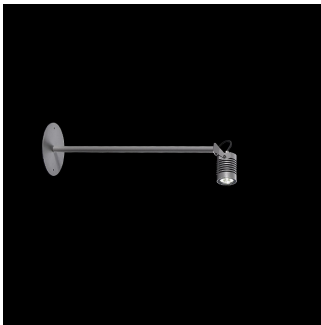

Iota Power LED / Wall Bracket L.500 mm - Adjustable - Narrow Beam 10°