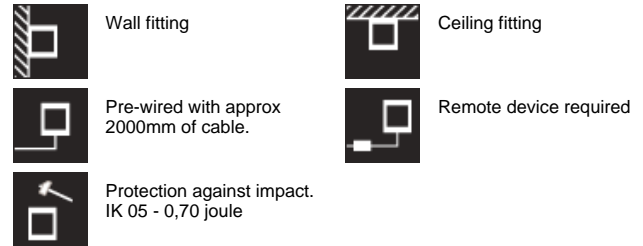

Warnings

Projector

Light Flux, Placement

Product Code Details

513059

Light Source

NATURAL WHITE 4000K POWER LED 2,2W/24Vdc
Total power 3,4W
LED lm 198 ÷ OUTPUT lm 138
CRI>80
Remote electronic power supply to be ordered