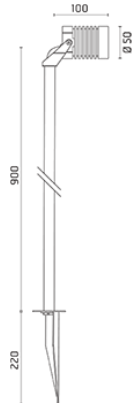

Iota Power LED / Pole H.900 mm - Adjustable - Narrow Beam 10°

Warnings

Projector

Floor installation

Remote device required

Protection against water ingress from the cable. (only for IOTA on Pole)

Pre-wired with approx 2000mm of cable.

Protection against impact. IK 05 - 0,70 joule

Light Flux, Placement

Product Code Details

513047

Light Source

NATURAL WHITE 4000K POWER LED 2,2W/24Vdc

Total power 3,4W

LED lm 198 ÷ OUTPUT lm 138

CRI>80

Remote electronic power supply to be ordered