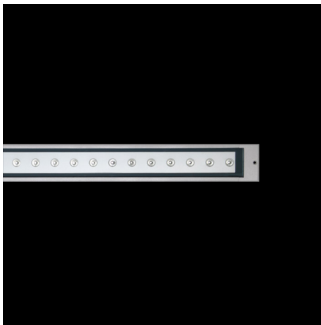

Cielo Power LED / L 1245 mm - Transparent Glass - Adjustable Optic - Narrow Beam 10°

Product Code Details

948012

Light Source

WARM WHITE 3000K POWER LEDs 26,4W/220÷240V
Total power 32W
LED lm 2880 ÷ OUTPUT lm 2628
CRI >80
Integral electronic power supply