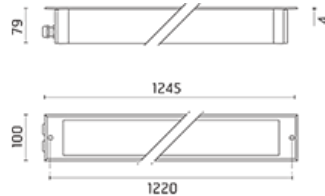

Cielo Power LED / L 1245 mm - Transparent Glass - Adjustable Optic - Narrow Beam 10°

Product Code Details

948012

Light Source

WARM WHITE 3000K POWER LEDs 26,4W/220÷240V
Total power 32W
LED lm 2880 ÷ OUTPUT lm 2628
CRI >80
Integral electronic power supply

IP67

Available Colors for this Version

Warnings

Ground Recessed

Recessed ground fitting

Do not install in hollow areas

The fitting is equipped with 2 cable input.

Static load: 1500Kg walk over

Protection against impact. IK 09 - 10,00 joule

Installation requires a 20 cm water drainage layer (gravel)

Check that diffuser's temperature 'T max °C' (tested at 25°C) complies with your local regulation. Glass surface temperature

Ceiling Recessed

The fitting is equipped with 2 cable input.

Protection against impact. IK 09 - 10,00 joule

Ceiling recessed installation. (for L 645 and L 1245 version only)

Light Flux, Placement