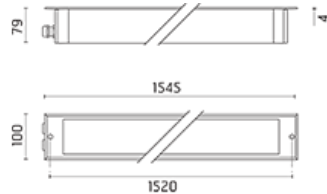

Cielo / L 1545 mm - Transparent Glass - Symmetric Optic

IP67

Available Colors for this Version

Warnings

Ground Recessed

Recessed ground fitting

Do not install in hollow areas

The fitting is equipped with 2 cable input.

Static load: 1500Kg walk over

Protection against impact. IK 09 - 10,00 joule

Installation requires a 20 cm water drainage layer (gravel)

Check that diffuser's temperature 'T max °C' (tested at 25°C) complies with your local regulation. Glass surface temperature

Light Flux, Placement

Product Code Details

945413

Light Source

T16 35W G5
T 40°C
Electronic ballast
Dimmable ballast on request