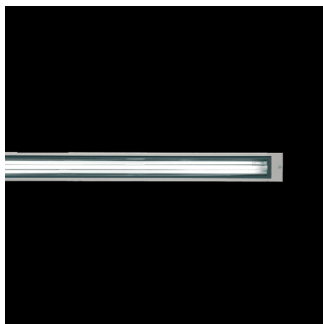

Cielo / L 1545 mm - Transparent Glass - Symmetric Optic

IP67

Available Colors for this Version

Warnings

Ground Recessed

Recessed ground fitting

Do not install in hollow areas

The fitting is equipped with 2 cable input.