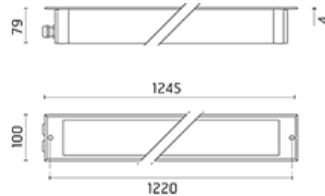

Cielo / L 1245 mm - Sandblasted Glass - Symmetric Optic

IP67

Available Colors for this Version

Warnings

Ground Recessed

Recessed ground fitting

Do not install in hollow areas

The fitting is equipped with 2 cable input.

Static load: 1500Kg walk over

Protection against impact. IK 09 - 10,00 joule

Installation requires a 20 cm water drainage layer (gravel)

Check that diffuser's temperature "T max °C" (tested at 25°C) complies with your local regulation. Glass surface temperature

Ceiling Recessed

The fitting is equipped with 2 cable input.

Protection against impact. IK 09 - 10,00 joule

Ceiling recessed installation. (for L 645 and L 1245 version only)

Product Code Details

944857

Light Source

T16 28W G5
T 40°C
Electronic ballast
Dimmable ballast on request

Light Flux, Placement