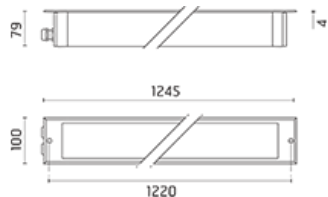

Cielo / L 1245 mm - Transparent Glass - Symmetric Optic

Product Code Details

944813

Light Source

T16 28W G5

T 40°C

Electronic ballast

Dimmable ballast on request

IP67

Available Colors for this Version

6. grey

Warnings

Ground Recessed

Recessed ground fitting

Do not install in hollow areas

The fitting is equipped with 2 cable input.

Static load: 1500Kg walk over

Protection against impact. IK 09 - 10,00 joule

Installation requires a 20 cm water drainage layer (gravel)

Check that diffuser's temperature 'T max °C' (tested at 25°C) complies with your local regulation. Glass surface temperature

Ceiling Recessed

The fitting is equipped with 2 cable input.

Protection against impact. IK 09 - 10,00 joule

Ceiling recessed installation. (for L 645 and L 1245 version only)

Light Flux, Placement