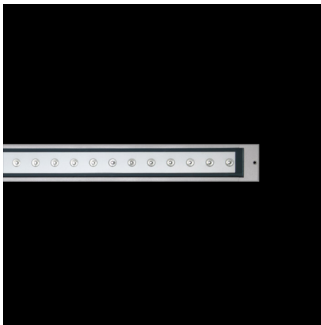

Cielo Power LED / L 1245 mm - Transparent Glass - Adjustable Optic - Elliptical Beam

Product Code Details

94188131

Light Source

NATURAL WHITE 4000K POWER LEDs 26,4W/220÷240V
Total power 32W
LED lm 3120 ÷ OUTPUT lm 2503
CRI >80
Integral electronic power supply

IP67

Available Colors for this Version

Warnings

Ground Recessed

- Recessed ground fitting
- Do not install in hollow areas
- The fitting is equipped with 2 cable input.
- Static load: 1500Kg walk over
- Protection against impact. IK 09 - 10,00 joule
- Installation requires a 20 cm water drainage layer (gravel)
- Check that diffuser's temperature "T max °C" (tested at 25°C) complies with your local regulation. Glass surface temperature

Ceiling Recessed

- The fitting is equipped with 2 cable input.
- Protection against impact. IK 09 - 10,00 joule
- Ceiling recessed installation. (for L 645 and L 1245 version only)

Light Flux, Placement