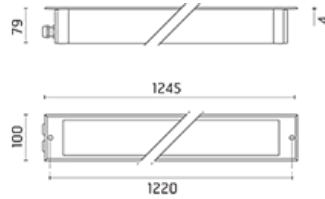

Cielo Power LED / L 1245 mm - Transparent Glass - Adjustable Optic - Elliptical Beam

Product Code Details

94188131

Light Source

NATURAL WHITE 4000K POWER LEDs 26,4W/220÷240V
Total power 32W
LED lm 3120 ÷ OUTPUT lm 2503
CRI >80
Integral electronic power supply