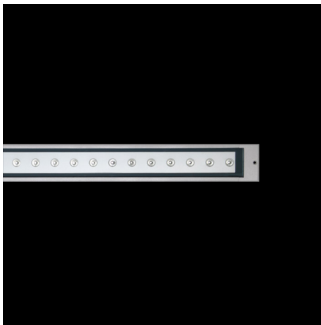

Cielo Power LED / L 1245 mm - Transparent Glass - Adjustable Optic - Narrow Beam 10°

Product Code Details

9418812

Light Source

NATURAL WHITE 4000K POWER LEDs 26,4W/220÷240V
Total power 32W
LED lm 3120 ÷ OUTPUT lm 2847
CRI >80
Integral electronic power supply