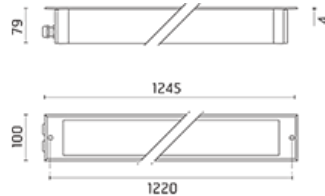

Cielo Power LED / L 1245 mm - Transparent Glass - Adjustable Optic - Narrow Beam 10°

Product Code Details

9418812

Light Source

NATURAL WHITE 4000K POWER LEDs 26,4W/220÷240V
Total power 32W
LED lm 3120 ÷ OUTPUT lm 2847
CRI >80
Integral electronic power supply