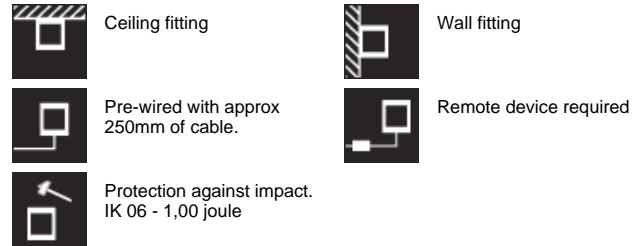

Warnings

Wall/Ceiling

Product Code Details

506002

Light Source

NATURAL WHITE 4000K LOW POWER LEDs 2,5W/24Vdc
Total power 3W
LED lm 225 ÷ OUTPUT lm 74
CRI>80
Remote electronic power supply to be ordered
Dimmable on request, acc.: 144,176

Light Flux, Placement