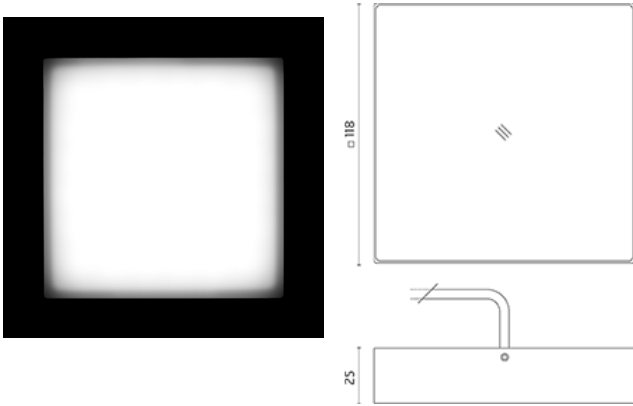

Beta Low Power LED / Methacrylate Diffuser