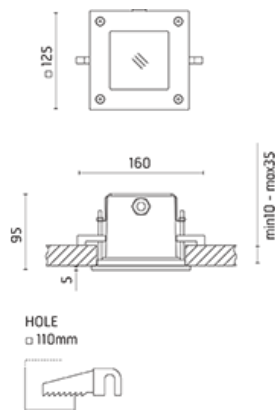

Ara Power LED / 125x125mm - Sandblasted Glass

Warnings

Ceiling Recessed

Recessed ceiling fitting

Ara LED 125x125mm
Ara fluorescent 250x250mm
Pre-wired with approx 1m of cable.

Protection against impact.
IK 06 - 1,00 joule

Light Flux, Placement

Product Code Details

10392134

Light Source

WARM WHITE 3000K POWER LEDs 4,4W/100÷240V

Total power 6W

LED lm 414 ÷ OUTPUT lm 218

CRI >80

Integral electronic power supply