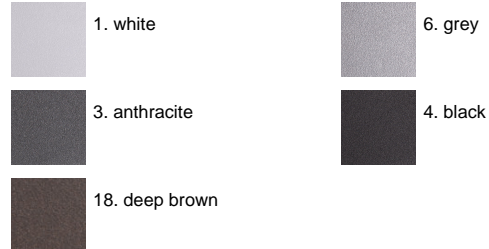

IP65

Available Colors for this Version