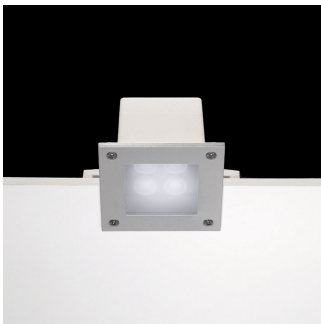

Ara Power LED / 125x125mm - Sandblasted Glass

Warnings

Ceiling Recessed

Recessed ceiling fitting

Ara LED 125x125mm
Ara fluorescent 250x250mm
Pre-wired with approx 1m of cable.

Protection against impact.
IK 06 - 1,00 joule

Light Flux, Placement

Product Code Details

10392134

Light Source

WARM WHITE 3000K POWER LEDs 4,4W/100÷240V

Total power 6W

LED lm 414 ÷ OUTPUT lm 218

CRI >80

Integral electronic power supply