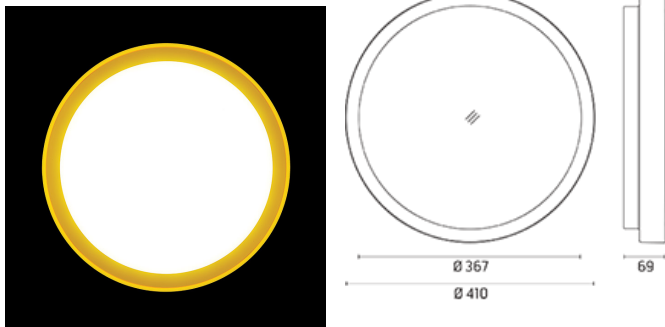

533023

Product Sheet

ares

THE OUTDOOR BY FLOS

ARES s.r.l - Socio Unico
v.le dell'Artigianato n.24 - 20881 Bernareggio - MB (Italy)
www.aresill.net - flos.outdoor@flos.com

Anna

Outdoor / Indoor round luminaire for installation on ceiling or wall surface-mounted.
Configuration: opal plastic diffuser with satin finish for a high light emission uniformity ratio.
Die-cast aluminium fixing back-plate and turned aluminium structure and heat sink.
Magnetic finish frame to hide the fixing screws. The luminaire is coated with polyester powders in single or double colour. Protection rating: IP65 In compliance with EN 60598-1 standards Class of Insulation: I Installation: the luminaire is equipped with two IP65 cable holders for rubber cables 5ϕ<math><10\text{mm}</math> (Anna $\phi 210$ and $\phi 310$) or cables 6ϕ<math><13\text{mm}</math> (Anna $\phi 410$) and a quick-connect 2-pole terminal block. Outdoor installation requires suitable flexible cables assuring the watertightness of the cable holder.

Anna410 Mid-Power LED / Bicolour Structure White-Yellow

Product Code Details

533023

Light Source

NATURAL WHITE 4000K MID-POWER LEDs 27,9W/110=240V
Total power 34W
LED lm 4318 ÷ OUTPUT lm 2340
CRI>80
Integral electronic power supply
Dimmable on request

IP65

Warnings

Decorative

Ceiling fitting

The fitting is equipped with 2 cable input.

Protection against impact.
IK 08 - 05,00 joule

Wall fitting

Wall/Ceiling

Ceiling fitting

The fitting is equipped with 2 cable input.

Protection against impact.
IK 08 - 05,00 joule

Wall fitting

Light Flux, Placement