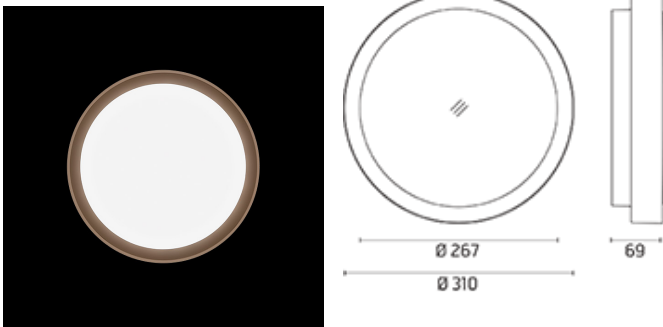

533015

Product Sheet

ares

THE OUTDOOR BY FLOS

ARES s.r.l - Socio Unico
v.le dell'Artigianato n.24 - 20881 Bernareggio - MB (Italy)
www.aresill.net - flos.outdoor@flos.com

Anna

Outdoor / Indoor round luminaire for installation on ceiling or wall surface-mounted.
Configuration: opal plastic diffuser with satin finish for a high light emission uniformity ratio.
Die-cast aluminium fixing back-plate and turned aluminium structure and heat sink.
Magnetic finish frame to hide the fixing screws. The luminaire is coated with polyester powders in single or double colour. Protection rating: IP65 In compliance with EN 60598-1 standards Class of Insulation: I Installation: the luminaire is equipped with two IP65 cable holders for rubber cables 5ϕ<math><10\text{mm}</math> (Anna $\phi 210$ and $\phi 310$) or cables 6ϕ<math><13\text{mm}</math> (Anna $\phi 410$) and a quick-connect 2-pole terminal block. Outdoor installation requires suitable flexible cables assuring the watertightness of the cable holder.

Anna310 Mid-Power LED / Bicolour Structure White-Brown

Product Code Details

533015

Light Source

NATURAL WHITE 4000K MID-POWER LEDs 14,1W/220-240V
Total power 18W
LED lm 1325 ÷ OUTPUT lm 1258
CRI>80
Integral electronic power supply
Dimmable on request

IP65

Warnings

Decorative

Ceiling fitting

The fitting is equipped with 2 cable input.

Protection against impact.
IK 08 - 05,00 joule

Wall fitting

Wall/Ceiling

Ceiling fitting

The fitting is equipped with 2 cable input.

Protection against impact.
IK 08 - 05,00 joule

Wall fitting

Light Flux, Placement