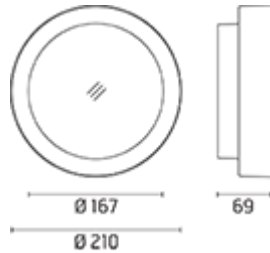

ARES s.r.l - Socio Unico
v.le dell'Artigianato n.24 - 20881 Bernareggio - MB (Italy)
www.aresill.net - flos.outdoor@flos.com

Anna

Outdoor / Indoor round luminaire for installation on ceiling or wall surface-mounted.
Configuration: opal plastic diffuser with satin finish for a high light emission uniformity ratio.
Die-cast aluminium fixing back-plate and turned aluminium structure and heat sink.
Magnetic finish frame to hide the fixing screws. The luminaire is coated with polyester powders in single or double colour. Protection rating: IP65 In compliance with EN 60598-1 standards Class of Insulation: I Installation: the luminaire is equipped with two IP65 cable holders for rubber cables 5ϕ<math><10\text{mm}</math> (Anna $\phi 210$ and $\phi 310$) or cables 6ϕ<math><13\text{mm}</math> (Anna $\phi 410$) and a quick-connect 2-pole terminal block. Outdoor installation requires suitable flexible cables assuring the watertightness of the cable holder.

IP65

Warnings

Decorative

Ceiling fitting

The fitting is equipped with 2 cable input.

Protection against impact.
IK 08 - 05,00 joule

Wall fitting

Wall/Ceiling

Ceiling fitting

The fitting is equipped with 2 cable input.

Protection against impact.
IK 08 - 05,00 joule

Wall fitting

Anna210 Mid-Power LED / Bicolour Structure White-Green

Product Code Details

533010

Light Source

WARM WHITE 3000K MID-POWER LEDs 8,7W/220÷240V
Total power 11W
LED lm 1261 ÷ OUTPUT lm 765
CRI>80
Integral electronic power supply

Light Flux, Placement