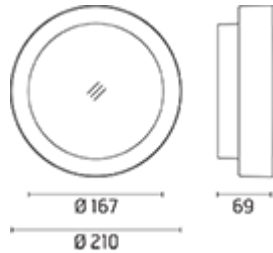

533009

Product Sheet

ares

THE OUTDOOR BY FLOS

ARES s.r.l - Socio Unico
v.le dell'Artigianato n.24 - 20881 Bernareggio - MB (Italy)
www.aresill.net - flos.outdoor@flos.com

Anna

Outdoor / Indoor round luminaire for installation on ceiling or wall surface-mounted.
Configuration: opal plastic diffuser with satin finish for a high light emission uniformity ratio.
Die-cast aluminium fixing back-plate and turned aluminium structure and heat sink.
Magnetic finish frame to hide the fixing screws. The luminaire is coated with polyester powders in single or double colour. Protection rating: IP65 In compliance with EN 60598-1 standards Class of Insulation: I Installation: the luminaire is equipped with two IP65 cable holders for rubber cables 5ϕ<math><10\text{mm}</math> (Anna $\phi 210$ and $\phi 310$) or cables 6ϕ<math><13\text{mm}</math> (Anna $\phi 410$) and a quick-connect 2-pole terminal block. Outdoor installation requires suitable flexible cables assuring the watertightness of the cable holder.

Anna210 Mid-Power LED / Bicolour Structure White-Brown

Product Code Details

533009

Light Source

WARM WHITE 3000K MID-POWER LEDs 8,7W/220÷240V
Total power 11W
LED lm 1261 ÷ OUTPUT lm 765
CRI>80
Integral electronic power supply

IP65

Warnings

Decorative

Ceiling fitting

The fitting is equipped with 2 cable input.

Protection against impact.
IK 08 - 05,00 joule

Wall fitting

Wall/Ceiling

Ceiling fitting

The fitting is equipped with 2 cable input.

Protection against impact.
IK 08 - 05,00 joule

Wall fitting

Light Flux, Placement