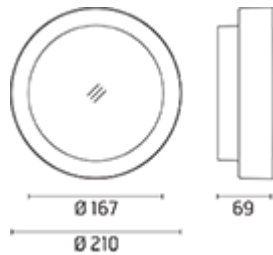

533006

Product Sheet

ares

THE OUTDOOR BY FLOS

ARES s.r.l - Socio Unico
v.le dell'Artigianato n.24 - 20881 Bernareggio - MB (Italy)
www.aresill.net - flos.outdoor@flos.com

Anna

Outdoor / Indoor round luminaire for installation on ceiling or wall surface-mounted.
Configuration: opal plastic diffuser with satin finish for a high light emission uniformity ratio.
Die-cast aluminium fixing back-plate and turned aluminium structure and heat sink.
Magnetic finish frame to hide the fixing screws. The luminaire is coated with polyester powders in single or double colour. Protection rating: IP65 In compliance with EN 60598-1 standards Class of Insulation: I Installation: the luminaire is equipped with two IP65 cable holders for rubber cables 5ϕ<math><10\text{mm}</math> (Anna $\phi 210$ and $\phi 310$) or cables 6ϕ<math><13\text{mm}</math> (Anna $\phi 410$) and a quick-connect 2-pole terminal block. Outdoor installation requires suitable flexible cables assuring the watertightness of the cable holder.

Anna210 Mid-Power LED / Bicolour Structure White-Green

Product Code Details

533006

Light Source

NATURAL WHITE 4000K MID-POWER LEDs 8,7W/220÷240V
Total power 11W
LED lm 1325 ÷ OUTPUT lm 802
CRI>80
Integral electronic power supply

IP65

Warnings

Decorative

Ceiling fitting

The fitting is equipped with 2 cable input.

Protection against impact.
IK 08 - 05,00 joule

Wall fitting

Wall/Ceiling