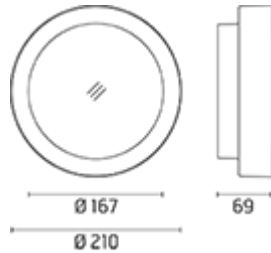

533005

Product Sheet

ares

THE OUTDOOR BY FLOS

ARES s.r.l - Socio Unico
v.le dell'Artigianato n.24 - 20881 Bernareggio - MB (Italy)
www.aresill.net - flos.outdoor@flos.com

Anna

Outdoor / Indoor round luminaire for installation on ceiling or wall surface-mounted.
Configuration: opal plastic diffuser with satin finish for a high light emission uniformity ratio.
Die-cast aluminium fixing back-plate and turned aluminium structure and heat sink.
Magnetic finish frame to hide the fixing screws. The luminaire is coated with polyester powders in single or double colour. Protection rating: IP65 In compliance with EN 60598-1 standards Class of Insulation: I Installation: the luminaire is equipped with two IP65 cable holders for rubber cables 5ϕ<math><10\text{mm}</math> (Anna $\phi 210$ and $\phi 310$) or cables 6ϕ<math><13\text{mm}</math> (Anna $\phi 410$) and a quick-connect 2-pole terminal block. Outdoor installation requires suitable flexible cables assuring the watertightness of the cable holder.

Anna210 Mid-Power LED / Bicolour Structure White-Brown

Product Code Details

533005

Light Source

NATURAL WHITE 4000K MID-POWER LEDs 8,7W/220÷240V
Total power 11W
LED lm 1325 ÷ OUTPUT lm 802
CRI>80
Integral electronic power supply

IP65

Warnings

Decorative

Ceiling fitting

The fitting is equipped with 2 cable input.

Protection against impact.
IK 08 - 05,00 joule

Wall fitting

Wall/Ceiling

Ceiling fitting

The fitting is equipped with 2 cable input.

Protection against impact.
IK 08 - 05,00 joule

Wall fitting

Light Flux, Placement