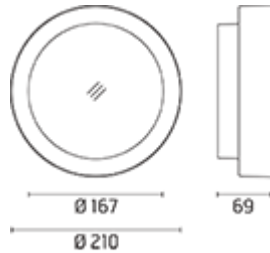

533003

Product Sheet

ares

THE OUTDOOR BY FLOS

ARES s.r.l - Socio Unico
v.le dell'Artigianato n.24 - 20881 Bernareggio - MB (Italy)
www.aresill.net - flos.outdoor@flos.com

Anna

Outdoor / Indoor round luminaire for installation on ceiling or wall surface-mounted.
Configuration: opal plastic diffuser with satin finish for a high light emission uniformity ratio.
Die-cast aluminium fixing back-plate and turned aluminium structure and heat sink.
Magnetic finish frame to hide the fixing screws. The luminaire is coated with polyester powders in single or double colour. Protection rating: IP65 In compliance with EN 60598-1 standards Class of Insulation: I Installation: the luminaire is equipped with two IP65 cable holders for rubber cables 5ϕ<math><10\text{mm}</math> (Anna $\phi 210$ and $\phi 310$) or cables 6ϕ<math><13\text{mm}</math> (Anna $\phi 410$) and a quick-connect 2-pole terminal block. Outdoor installation requires suitable flexible cables assuring the watertightness of the cable holder.

Ceiling fitting

The fitting is equipped with 2 cable input.

Protection against impact.
IK 08 - 05,00 joule

Wall fitting

Light Flux, Placement

Anna210 Mid-Power LED / Bicolour Structure White-Yellow

Product Code Details