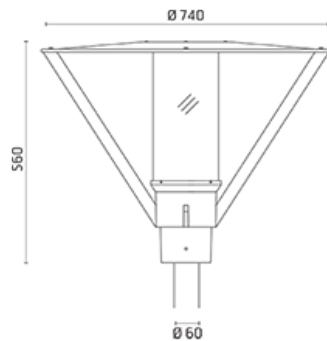

## Andrea

Pole top luminaire for installation on pole or wall (dedicated wall mounting bracket). Configuration: die-cast aluminium structure, EN AB-47100 alloy (low copper content), top cover in pre-galvanised sheet (lower side painted in white) secured to the housing by four extruded aluminium brackets. Acrylic diffuser: clear or opal, 3mm thick. Double layer coating for high resistance to corrosion: the aluminium components are painted with a double coat using powders which are compliant with QUALICOAT standards: a first layer of epoxy powder (with excellent chemical and mechanical resistance) and a second finishing layer of polyester powder (resistant to UV rays and atmospheric agents). The entire painting process of the aluminium fitting starts from components which have been sand-blasted in advance to make the surface more porous and increase the adherence of the paint. Ares effects alkaline and acid washing to clean the surfaces completely, then rinses with demineralised water to remove any residue particles, subsequently a chemical conversion treatment is done to protect against rusting. Protection rating: IP65. In compliance with EN60598-1 standards. Class of insulation: I; LED module: II. Installation: the fixture is equipped with 1000mm cable. Re-lamping through the removal of a disc fitted on the top cover. We recommend the use of a connection system with a protection degree greater than or equal to the protection degree of the luminaire.

### Andrea / Pole Ø 60mm - Transparent Acrylic Diffuser

Code: 4155  
In-Ground Pole (+500 mm Root)  
With Access Door With Terminal Block 4x1,5-  
16mmq  
Ø102mm  
H 5000mm (+500 mm)  
.6 grey  
.3 anthracite

Code: 116  
Base plate and pole fixing bolts  
230 x 230 x H 200 mm