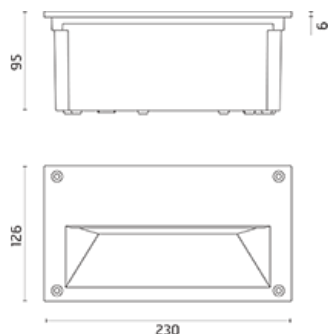

820917

Product Sheet

ares

THE OUTDOOR BY FLOS

ARES s.r.l - Socio Unico
v.le dell'Artigianato n.24 - 20881 Bernareggio - MB (Italy)
www.aresill.net - flos.outdoor@flos.com

Alice

Rectangular luminaire for installation in the wall - recessed. Configuration: die-cast aluminium structure, EN AB-47100 alloy (low copper content). Glass diffuser: sandblasted. Double layer coating for high resistance to corrosion: the aluminium components are painted with a double coat using powders which are compliant with QUALICOAT standards: a first layer of epoxy powder (with excellent chemical and mechanical resistance) and a second finishing layer of polyester powder (resistant to UV rays and atmospheric agents). The entire painting process of the aluminium fitting starts from components which have been sandblasted in advance to make the surface more porous and increase the adherence of the paint. Ares effects alkaline and acid washing to clean the surfaces completely, then rinses with demineralised water to remove any residue particles, subsequently a chemical conversion treatment is done to protect against rusting. Protection rating: IP65 In compliance with EN 60598-1 standards Class of insulation: I, LED module: I, III Installation: wiring through two M16 plastic cable glands (4,5ϕ<math><10\text{mm}</math>) placed on the back side of the fitting. Outdoor use requires suitable flexible cables assuring the watertightness of the cable gland. Installation requires a dedicated box to be ordered separately.

IP65   CE

Available Colors for this Version

Alice / Horizontal Frame

Warnings

Wall Recessed

Light Flux, Placement

Product Code Details

820917

Light Source

TC-D 26W G24d-3

Code: 77
Box for installation
236 x 136 H 103 mm