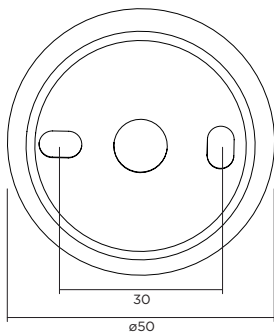

# SQUBE ON BASE 2.0

04-Feb.-2017

<b>2.0 LED</b>	
LED 12W   220-240VAC   50-60Hz   COB 3-step   incl. PS   phase-cut dim	
CE IP20 0,3m 24° P 90°	
white texture	144464W
black texture	144464B
<b>LIGHT COLOUR</b>	
2700K   >80CRI   780lm	2
3000K   >80CRI   810lm	4

base plate dimensions

### DIMENSIONS