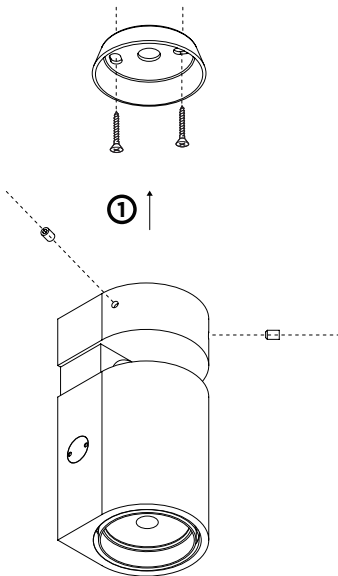

base plate dimensions

### DIMENSIONS

### MOUNTING INSTRUCTION

- 1 Remove the screws, put the cables through the opening and mount the base on the ceiling.

### POWER CONNECTION

- 2 Interior: connection: STANDARD version

Mount the fixture again with the screws on the base.

The light source of the integrated LED is not replaceable;  
When the light source reaches its end of life the whole luminaire shall be replaced.