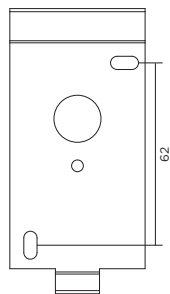

CE IP20 960°C 0.3m

3000K | >80CRI | 480lm

white texture
aluminium brushed
black texture

312364W4
312364L4
312364B4

INCH 1.5

INCH 2.6

INCH 5.4

DIMENSIONS