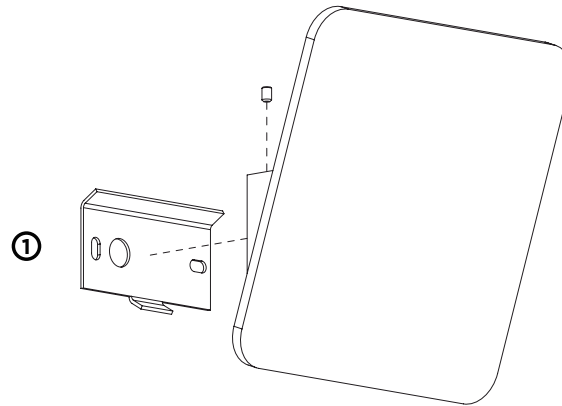

CE IP20 960°C 0.3m

3000K | >80CRI | 480lm

white texture
aluminium brushed
black texture

312364W4
312364L4
312364B4

INCH 1.5

INCH 2.6

INCH 5.4

DIMENSIONS

MOUNTING INSTRUCTION

- 1 Remove the back plate
- 2 Fixate the back plate to the wall with screws

POWER CONNECTION

- 3 Connect the transfo

Interior: STANDARD version

- 4 Fixate the body to the back plate

WEVER & DUCRÉ
LIGHTING