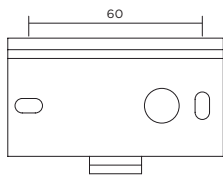

CE IP20 960°C 0.3m

3000K | >80CRI | 480lm

white texture
aluminium brushed
black texture

312364W4
312364L4
312364B4

INCH 1.5

INCH 2.6

INCH 5.4

DIMENSIONS