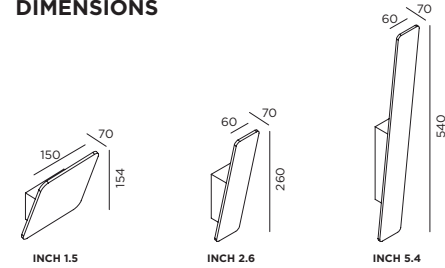

CE IP20 960°C 0.3m

3000K | >80CRI | 480lm

white texture
aluminium brushed
black texture

312364W4
312364L4
312364B4

INCH 1.5

INCH 2.6

INCH 5.4

DIMENSIONS