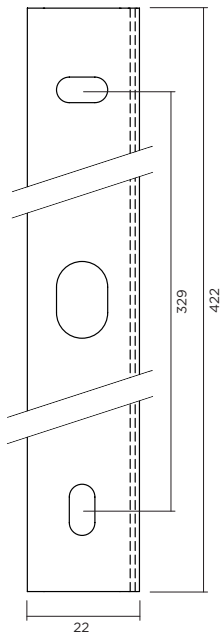

GO-ON

08-06-2015

3.0 LED111

LED 3x13W | 220-240V | 50-60Hz | AC-COB 3-step | phase-cut dim

CE IP20 960° C 0,3m A38° P 45°/45° 45°/45°

white texture
silver / grey

116368W
116368S

LIGHT COLOUR

2700K | >80CRI | 3x640lm

2

3000K | >80CRI | 3x680lm

4

base plate dimensions

DIMENSIONS

MOUNTING INSTRUCTION

- 1 Attach the base plate to the ceiling with screws

POWER CONNECTION

- 2 PARALLEL CONNECTION
driver is included

- 3 Attach the fixture to the base plate with the side screws
- 4 Insert the lamps and fix with spring

WEVER & DUCRÉ
LIGHTING

www.weverducre.com