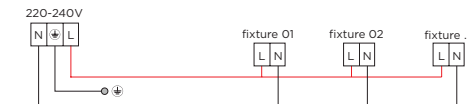

2700K | >80CRI | 3x640lm

2

3000K | >80CRI | 3x680lm

4

base plate dimensions

DIMENSIONS

MOUNTING INSTRUCTION

- 1 Attach the base plate to the ceiling with screws

POWER CONNECTION

- 2 PARALLEL CONNECTION
driver is included

- 3 Attach the fixture to the base plate with the side screws
- 4 Insert the lamps and fix with spring

WEVER & DUCRÉ
LIGHTING

www.weverducre.com