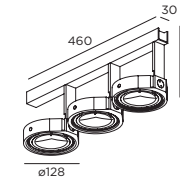

2700K | >80CRI | 3x640lm

2

3000K | >80CRI | 3x680lm

4

base plate dimensions

DIMENSIONS

MOUNTING INSTRUCTION

- 1 Attach the base plate to the ceiling with screws

POWER CONNECTION

- 2 PARALLEL CONNECTION
driver is included

- 3 Attach the fixture to the base plate with the side screws
- 4 Insert the lamps and fix with spring

WEVER & DUCRÉ
LIGHTING

www.weverducre.com