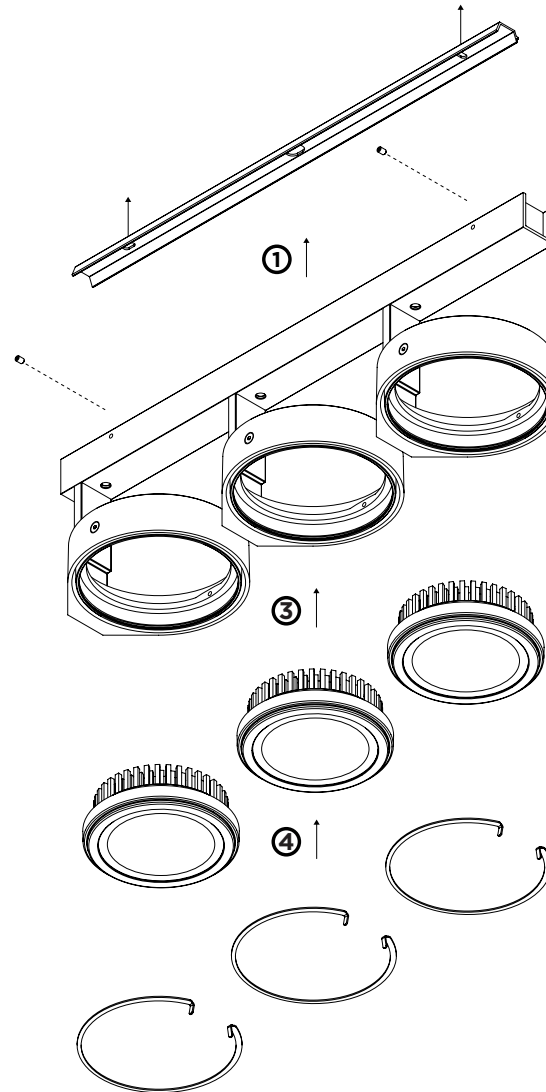

GO-ON

08-06-2015

3.0 LED111

LED 3x13W | 220-240V | 50-60Hz | AC-COB 3-step | phase-cut dim

CE IP20 960° C 0,3m A38° P 45°/45° 45°/45°

white texture
silver / grey

116368W
116368S

LIGHT COLOUR

2700K | >80CRI | 3x640lm

2

3000K | >80CRI | 3x680lm

4

base plate dimensions

DIMENSIONS

MOUNTING INSTRUCTION

- 1 Attach the base plate to the ceiling with screws

POWER CONNECTION

- 2 PARALLEL CONNECTION
driver is included

- 3 Attach the fixture to the base plate with the side screws
- 4 Insert the lamps and fix with spring

WEVER & DUCRÉ
LIGHTING

www.weverducre.com