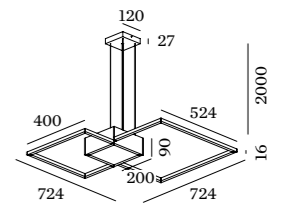

PRIVATE RESIDENCE BRUGGE | BELGIUM

VENN  
CEILING SUSPENDED

3.0

LED 47W | 220-240VAC | 50-60Hz  
PCB 3-step | phase-cut dim  
aluminium powder coated  
opal PMMA cover | direct/indirect

2.90kg IP20 0.3-1

CODE
149384W
149384B