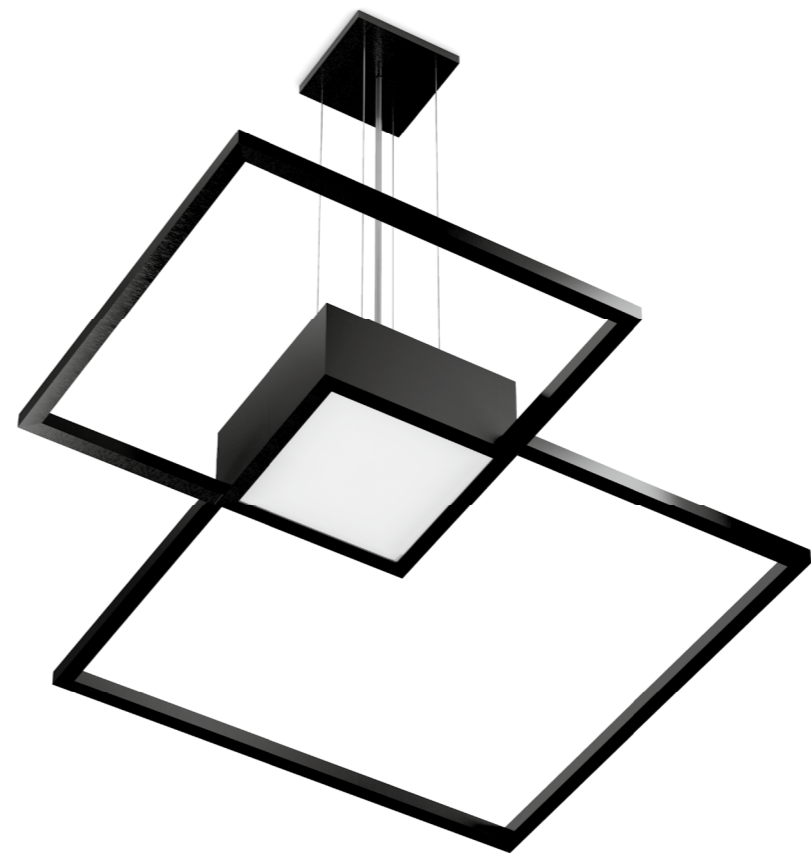

PRIVATE RESIDENCE BRUGGE | BELGIUM

VENN  
CEILING SUSPENDED

3.0

LED 47W | 220-240VAC | 50-60Hz  
PCB 3-step | phase-cut dim  
aluminium powder coated  
opal PMMA cover | direct/indirect

2.90kg IP20 0.3-1

CODE
149384W
149384B

Light Colour Selection		
	LUMEN   CRI	CODE
2700K	370/2100   >80	2
3000K	400/2250   >80	4