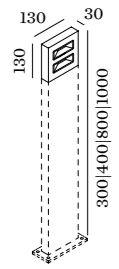

720174D4

ALWAYS USE

base with fixation plate

CODE

base 300	910013D0
base 400	910014D0
base 600	910016D0
base 800	910018D0
base 1000	910010D0

base with concrete fixation

CODE

base 300	910073D0
base 400	910074D0
base 600	910076D0
base 800	910078D0
base 1000	910070D0

2.0

2xLED 8W | 220-240VAC | 50-60Hz
COB 3-step | incl. PS | phase-cut dim
aluminium powder coated

1.10kg IP54 0.3-1.0

140°/140°

3000K | >80 CRI | 2x480lm

CODE

720274D4

ALWAYS USE