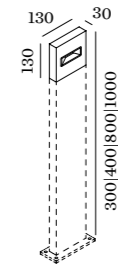

SWAY

EXTERIOR FLOOR SURFACE

1.0

LED 8W | 220-240VAC | 50-60Hz
COB 3-step | incl. PS | phase-cut dim
aluminium powder coated

1.01kg IP54 0.3-1.0

140°/140°

3000K | >80 CRI | 480lm

CODE

720174D4

ALWAYS USE

base with fixation plate

CODE

base 300	910013D0
base 400	910014D0
base 600	910016D0
base 800	910018D0
base 1000	910010D0

base with concrete fixation

CODE

base 300	910073D0
base 400	910074D0
base 600	910076D0
base 800	910078D0
base 1000	910070D0

2.0

2xLED 8W | 220-240VAC | 50-60Hz
COB 3-step | incl. PS | phase-cut dim
aluminium powder coated

1.10kg IP54 0.3-1.0

140°/140°

3000K | >80 CRI | 2x480lm

CODE

720274D4

ALWAYS USE