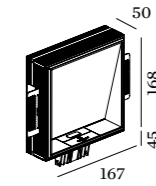

1.7

LED 4/6W | 500-700mA | 6Vf
PCB 3-step | excl. power supply
aluminium powder coated
lacquered

0.41kg IP20 >0.3-1

170x176 55 2-25

3000K | >80 CRI | 280-340lm

	CODE
	304471W
	304471S

Light Colour Selection

	LUMEN	CRI	CODE
2700K	266-323	>80	2
3000K	280-340	>80	4

ALWAYS USE

power supply

	CODE
500mA | 6W	90214201
700mA | 6W	90215203

more power supplies on page 538