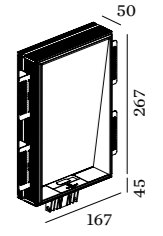

2.7

LED 4/6W | 500-700mA | 6Vf
PCB 3-step | excl. power supply
aluminium powder coated
lacquered

0.55kg IP20 >0.3-1

270x176 55 2-25

3000K | >80 CRI | 280-340lm

	CODE
	304571W
	304571S

Light Colour Selection

	LUMEN	CRI	CODE
2700K	266-323	>80	2
3000K	280-340	>80	4

ALWAYS USE

power supply

	CODE
500mA | 6W	90214201
700mA | 6W	90215203

more power supplies on page 538