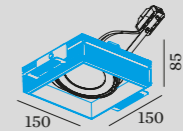

STRANGE

CEILING RECESSED

1.0 LED111

LED 10W | 220-240VAC | 50-60Hz
AC-COB 3-step | phase-cut dim
aluminium powder coated

1.03kg IP20 \varnothing 0.3° Δ 38°

154x154 \angle 35°/35° \sphericalangle 355° \square 90° \approx 4-25

1.03kg IP20 \varnothing 0.3° Δ 30°

154x154 \angle 35°/35° \sphericalangle 355° \square 90° \approx 4-25

	CODE
	131378W_
	131378B_

Light Colour Selection

	LUMEN CRI	CODE
2700K	1050 >80	2
3000K	1200 >80	4

ALWAYS USE