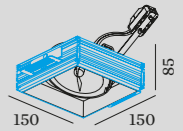

STRANGE

CEILING RECESSED

1.0 LED111

LED 10W | 220-240VAC | 50-60Hz
AC-COB 3-step | phase-cut dim
aluminium powder coated

1.03kg IP20 \varnothing 0.3° Δ 38°

154x154 \angle 35°/35° \sphericalangle 355° \square 90° \approx 4-25

1.03kg IP20 \varnothing 0.3° Δ 30°

154x154 \angle 35°/35° \sphericalangle 355° \square 90° \approx 4-25

	CODE
	131378W_
	131378B_

Light Colour Selection

	LUMEN CRI	CODE
2700K	1050 >80	2
3000K	1200 >80	4

ALWAYS USE