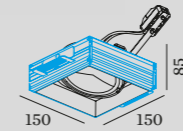

STRANGE

CEILING RECESSED

1.0 LED111

LED 10W | 220-240VAC | 50-60Hz
AC-COB 3-step | phase-cut dim
aluminium powder coated

1.03kg IP20 \varnothing 0.3° Δ 38°

154x154 \angle 35°/35° \sphericalangle 355° \square 90° \approx 4-25

1.03kg IP20 \varnothing 0.3° Δ 30°

154x154 \angle 35°/35° \sphericalangle 355° \square 90° \approx 4-25

	CODE
	131378W_
	131378B_

Light Colour Selection

	LUMEN CRI	CODE
2700K	1050 >80	2
3000K	1200 >80	4

ALWAYS USE