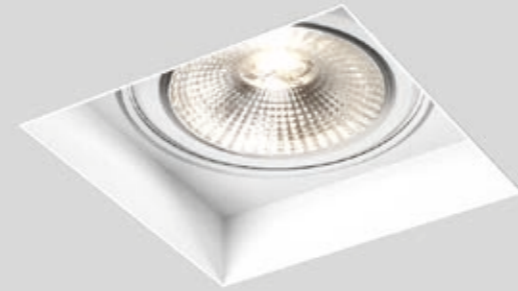

STRANGE

CEILING RECESSED

1.0 LED111

LED 10W | 220-240VAC | 50-60Hz
AC-COB 3-step | phase-cut dim
aluminium powder coated

1.03kg IP20 \varnothing 0.3° Δ 38°

154x154 \angle 35°/35° \sphericalangle 355° \square 90° \approx 4-25

	CODE
	131368W_
	131368B_

Light Colour Selection

	LUMEN CRI	CODE
2700K	710 >80	2
3000K	730 >80	4

ALWAYS USE

	CODE
plasterkit	90017118

1.0 LED111 HO

LED 15W | 220-240VAC | 50-60Hz
AC-COB 3-step | phase-cut dim
aluminium powder coated

1.03kg IP20 \varnothing 0.3° Δ 30°

154x154 \angle 35°/35° \sphericalangle 355° \square 90° \approx 4-25

	CODE
	131378W_
	131378B_

Light Colour Selection

	LUMEN CRI	CODE
2700K	1050 >80	2
3000K	1200 >80	4

ALWAYS USE