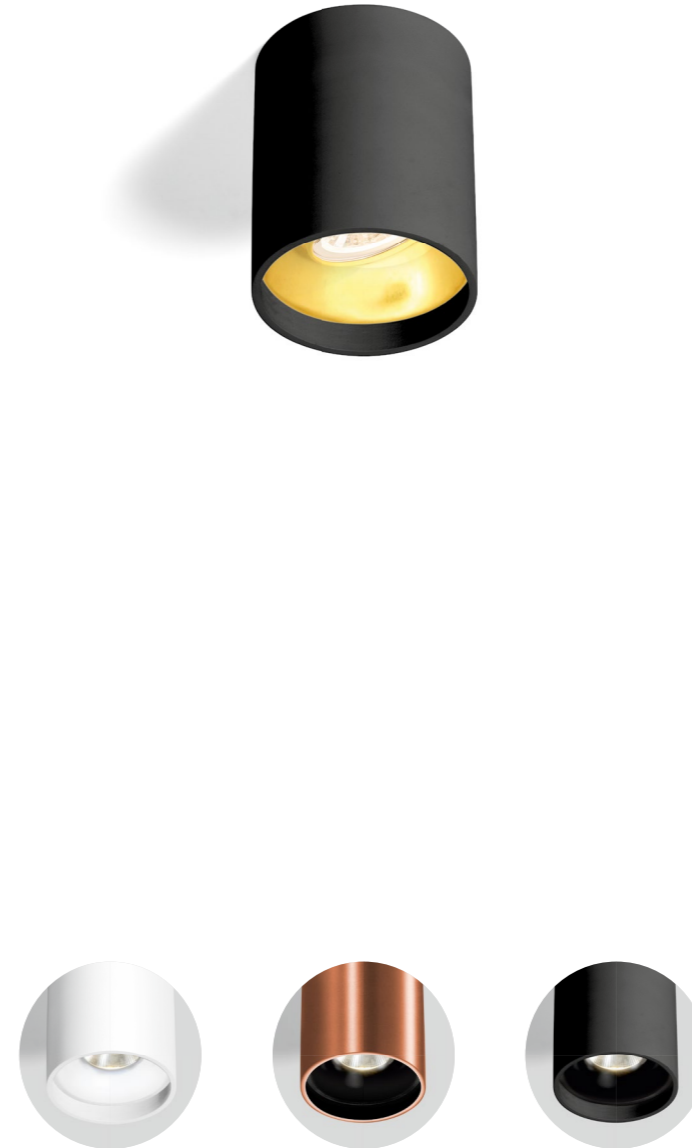

SOLID

CEILING SURFACE

1.0 LED

LED 8W | 220-240VAC | 50-60Hz
COB 3-step | incl. PS | phase-cut dim
aluminium powder coated

0.65kg IP20 0.3° 36°

25°/25° 355°

	CODE
	133164W
	133164J
	133164K
	133164P
	133164B

Light Colour Selection

	LUMEN	CRI	CODE
2700K	470	>90	3
3000K	470	>90	5
1800-2850K	410	>95	9

1.0 PAR16

PAR16 max.35W | GU10
100-240VAC | 50-60Hz
aluminium powder coated

0.61kg IP20 0.9°

25°/25° 355°

	CODE
	133120W0
	133120J0
	133120K0
	133120P0
	133120B0

OPTIONAL

PAR16 LED GU10 7W
phase-cut dim

	CODE
2700K	901228W2
3000K	901228W4
1800-2850K	901229S9

more lamps and specs on page 541