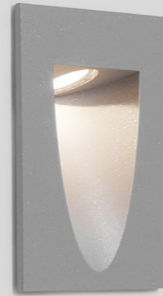

SMILE IN

**EXTERIOR
WALL RECESSED**

1.0

LED 4/6W | 350-500mA | 9Vf
COB 3-step | excl. power supply
aluminium powder coated

0.39kg IP65 0.3-1

86 40 4-40

3000K | >80 CRI | 280-370lm

	CODE
White	702151W4
Black	702151D4

ALWAYS USE

power supply IP67

	CODE
350mA 7W	90213301
500mA 7W	90214301

more power supplies on page 538

OPTIONAL

	CODE
recessed housing	90012030

2.0

LED 4/6W | 350-500mA | 9Vf
COB 3-step | excl. power supply
aluminium powder coated