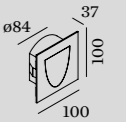

SMILE IN

**EXTERIOR
WALL RECESSED**

1.0

LED 4/6W | 350-500mA | 9Vf
COB 3-step | excl. power supply
aluminium powder coated

0.39kg IP65 0.3-1

86 40 4-40

3000K | >80 CRI | 280-370lm

	CODE
White	702151W4
Black	702151D4

0.42kg IP65 0.3-1

86 40 4-40

3000K | >80 CRI | 280-370lm

	CODE
White	703151W4
Black	703151D4

ALWAYS USE

power supply IP67

	CODE
350mA 7W	90213301
500mA 7W	90214301

more power supplies on page 538