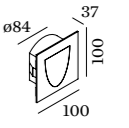

### 1.0

LED 4/6W | 350-500mA | 9Vf  
COB 3-step | excl. power supply  
aluminium powder coated  
brushed

0.39kg IP20 0,3-D

86 40 4-40

3000K | >80 CRI | 280-370lm

	CODE
	326151W4
	702151L4