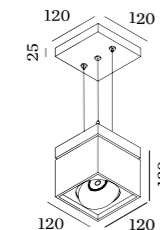

SIRRO

CEILING SUSPENDED

1.0 LED

LED 10W | 220-240VAC | 50-60Hz
COB 3-step | incl. PS | phase-cut dim
aluminium powder coated
brushed

0.85kg IP20 0,3-1° 36°

35°/35° 355°

	CODE
	139564W
	139564E
	139564F
	139564B