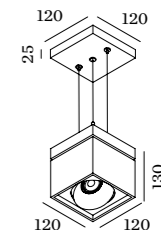

SIRRO

CEILING SUSPENDED

1.0 LED

LED 10W | 220-240VAC | 50-60Hz
COB 3-step | incl. PS | phase-cut dim
aluminium powder coated
brushed

0.85kg IP20 0,3-1° 36°

35°/35° 355°

	CODE
	139564W
	139564E
	139564F
	139564B