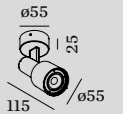

## 1.0 PAR16

PAR16 max.35W | GU10  
100-240VAC  
aluminium powder coated

0.23kg IP20 ±0.9°

90°

CODE

	157220W0
	157220B0