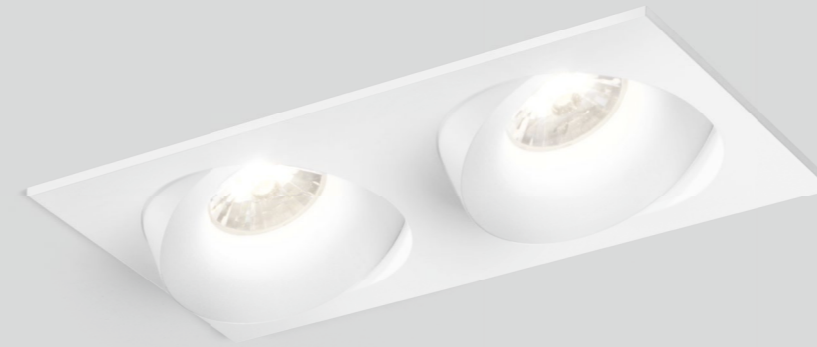

RON

CEILING RECESSED

2.0 LED

2xLED 7/10W | 350-500mA | 18Vf
COB 3-step | excl. power supply
aluminium powder coated

0.73kg IP20 0.3-1 36°

102x210 35°/35° 355° 90° 4-40

CODE

111261W_

111261B_

Light Colour Selection

	LUMEN	CRI	CODE
2700K	2x420-590	>90	3
3000K	2x470-640	>90	5
1800-2850K	2x320-440	>95	9

ALWAYS USE

power supply

CODE

350mA | 10W 90213402

500mA | 10W 90214403