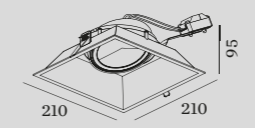

# PYRAMID

CEILING RECESSED

## 1.0 LED111

LED 10W | 220-240VAC | 50-60Hz  
AC-COB 3-step | phase-cut dim  
aluminium powder coated

0.75kg IP20 3+D 38°

196x196 35°/35° 355° 100 4-30

	CODE
	113368W

Light Colour Selection		
	LUMEN   CRI	CODE
2700K	710   >80	2
3000K	730   >80	4