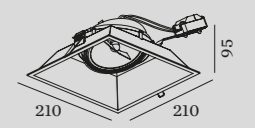

# PYRAMID

CEILING RECESSED

## 1.0 LED111

LED 10W | 220-240VAC | 50-60Hz  
AC-COB 3-step | phase-cut dim  
aluminium powder coated

0.75kg IP20 3+D 38°

196x196 35°/35° 355° 100 4-30

	CODE
	113368W

Light Colour Selection		
	LUMEN   CRI	CODE
2700K	710   >80	2
3000K	730   >80	4