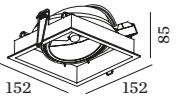

## 1.0 LED111

LED 10W | 220-240VAC | 50-60Hz  
AC-COB 3-step | phase-cut dim  
aluminium powder coated

0.65kg IP20 0.3-D A 30°

141x145 35°/35° 355° 90° 2-18

	CODE
	118368W
	118368S
	118368B