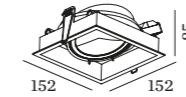

## 1.0 LED111

LED 10W | 220-240VAC | 50-60Hz  
AC-COB 3-step | phase-cut dim  
aluminium powder coated

0.65kg IP20 0.3-D A 30°

141x145 35°/35° 355° 90° 2-18

	CODE
	118368W
	118368S
	118368B