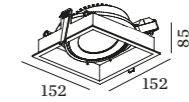

## 1.0 LED111

LED 10W | 220-240VAC | 50-60Hz  
AC-COB 3-step | phase-cut dim  
aluminium powder coated

0.65kg IP20 0.3-D A 30°

141x145 35°/35° 355° 90° 2-18

	CODE
	118368W
	118368S
	118368B