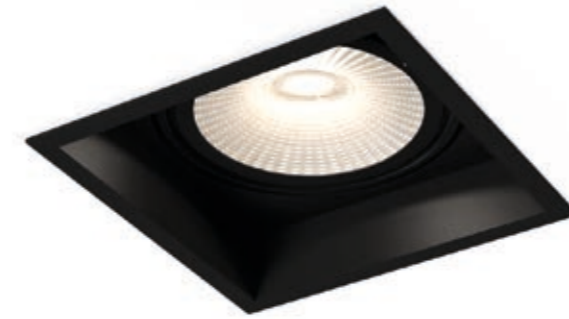

# PLANO

CEILING RECESSED

## 1.0 LED111

LED 10W | 220-240VAC | 50-60Hz  
AC-COB 3-step | phase-cut dim  
aluminium powder coated

0.65kg IP20 0.3-D A 30°

141x145 35°/35° 355° 90° 2-18

	CODE
	118368W
	118368S
	118368B