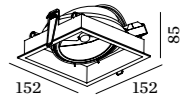

PLANO

CEILING RECESSED

1.0 LED111

LED 10W | 220-240VAC | 50-60Hz
AC-COB 3-step | phase-cut dim
aluminium powder coated

0.65kg IP20 0.3-D 38°

141x145 35°/35° 355° 90 2-18

	CODE
	118368W
	118368S
	118368B

Light Colour Selection

	LUMEN | CRI	CODE
2700K	710 | >80	2
3000K	730 | >80	4

OPTIONAL

	CODE
plasterkit	90017106

1.0 LED111 HO

LED 15W | 220-240VAC | 50-60Hz
AC-COB 3-step | phase-cut dim
aluminium powder coated

0.65kg IP20 0.3-D 40°

141x145 35°/35° 355° 90 2-18

	CODE
	118378W
	118378S
	118378B

Light Colour Selection

	LUMEN | CRI	CODE
2700K	1050 | >80	2
3000K	1200 | >80	4

OPTIONAL

	CODE
plasterkit	90017106

1.0 QR111

QR111 max.75W | G53
12V | excl. power supply
aluminium powder coated

0.41kg IP20 0.9-D

141x145 35°/35° 355° 90 2-18

	CODE
	118330W
	118330S
	118330B

ALWAYS USE

power supply

	CODE
12V | 10W dim	90221401
12V | 25W dim	90221701
12V | 70W dim	90221904

more power supplies on page 540

OPTIONAL

	CODE
plasterkit	90017106