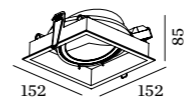

PLANO

CEILING RECESSED

1.0 LED111

LED 10W | 220-240VAC | 50-60Hz
AC-COB 3-step | phase-cut dim
aluminium powder coated

0.65kg IP20 0.3-D 38°

141x145 35°/35° 355° 90 2-18

	CODE
	118368W
	118368S
	118368B

Light Colour Selection

	LUMEN | CRI	CODE
2700K	710 | >80	2
3000K	730 | >80	4

OPTIONAL

	CODE
plasterkit	90017106

1.0 LED111 HO

LED 15W | 220-240VAC | 50-60Hz
AC-COB 3-step | phase-cut dim
aluminium powder coated

0.65kg IP20 0.3-D 40°

141x145 35°/35° 355° 90 2-18

	CODE
	118378W
	118378S
	118378B

Light Colour Selection

	LUMEN | CRI	CODE
2700K	1050 | >80	2
3000K	1200 | >80	4

OPTIONAL

	CODE
plasterkit	90017106

1.0 QR111

QR111 max.75W | G53
12V | excl. power supply
aluminium powder coated

0.41kg IP20 0.9-D

141x145 35°/35° 355° 90 2-18

	CODE
	118330W
	118330S
	118330B

ALWAYS USE

power supply

	CODE
12V | 10W dim	90221401
12V | 25W dim	90221701
12V | 70W dim	90221904

more power supplies on page 540

OPTIONAL

	CODE
plasterkit	90017106