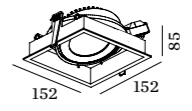

PLANO

CEILING RECESSED

1.0 LED111

LED 10W | 220-240VAC | 50-60Hz
AC-COB 3-step | phase-cut dim
aluminium powder coated

0.65kg IP20 0.3-D 38°

141x145 35°/35° 355° 90 2-18

	CODE
	118368W
	118368S
	118368B

Light Colour Selection

	LUMEN | CRI	CODE
2700K	710 | >80	2
3000K	730 | >80	4

OPTIONAL

	CODE
plasterkit	90017106

1.0 LED111 HO

LED 15W | 220-240VAC | 50-60Hz
AC-COB 3-step | phase-cut dim
aluminium powder coated

0.65kg IP20 0.3-D 40°

141x145 35°/35° 355° 90 2-18

	CODE
	118378W
	118378S
	118378B

Light Colour Selection

	LUMEN | CRI	CODE
2700K	1050 | >80	2
3000K	1200 | >80	4

OPTIONAL

	CODE
plasterkit	90017106

1.0 QR111

QR111 max.75W | G53
12V | excl. power supply
aluminium powder coated

0.41kg IP20 0.9-D

141x145 35°/35° 355° 90 2-18

	CODE
	118330W
	118330S
	118330B

ALWAYS USE

power supply

	CODE
12V | 10W dim	90221401
12V | 25W dim	90221701
12V | 70W dim	90221904

more power supplies on page 540

OPTIONAL

	CODE
plasterkit	90017106