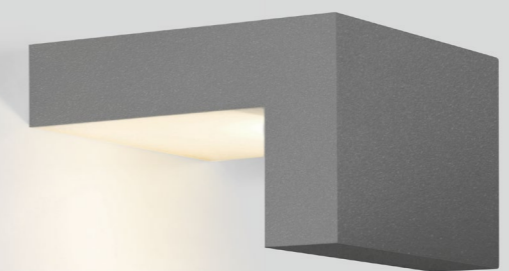

PALOS

EXTERIOR
WALL SURFACE

1.0

LED 8W | 220-240VAC | 50-60Hz
COB 3-step | incl. PS | phase-cut dim
aluminium powder coated

1.55kg | IP65 | 0.3m

3000K | >80 CRI | 480lm

	CODE
	716174W4
	716174D4